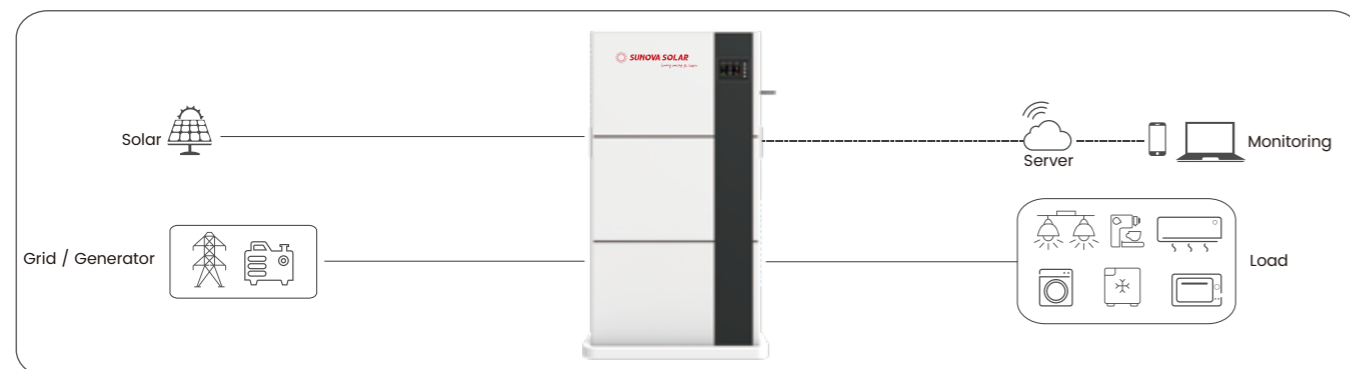

Sunova-eFox-WP Series

Off-grid Energy Storage System

Advanced Design

- All in one design, compact and elegant appearance, 15cm thickness.
- Both PV and grid charge, fast and convenient.
- Peak-shaving mode, reduce the electricity bill.

Sunova-eFox-WP Series is an off-grid energy storage system, which can connect solar panel, grid (or generator) and load. It has built-in LFP battery, off-grid inverter and battery management system (BMS). It has multiple work modes to meet lots of application scenarios, and reduce the electricity bill, store the energy for emergency back-up.

Sunova-eFox-WP Series Off-grid Energy Storage System

Model	Sunova-eFox-WP-35E	Sunova-eFox-WP-50E
Battery		
Rated voltage	51.2V	51.2V
Voltage range	44.8 ~ 57.6V	44.8 ~ 57.6V
Capacity	10.24kWh	10.24kWh
Max. discharge rate	0.7C	0.7C
Max. charge rate	0.5C	0.5C
Battery type	Li-ion (LFP)	Li-ion (LFP)
AC Output(Backup)		
Rated power	3500W	5000W
Surge power	7000W,5s	10000W,5s
Rated output voltage	220/230/240V	220/230/240V
Max. output current	16A	22A
Rated frequency	50/60Hz	50/60Hz
THDv	<3%	<3%
Output wave	Pure Sine Wave	Pure Sine Wave
Output type	Pluggable connector	Pluggable connector
AC Input		
AC input voltage range	170~280V	170~280V
AC input frequency	50/60Hz	50/60Hz
AC charge current (Battery)	30A(0~60A Adjustable)	30A(0~80A Adjustable)
PV Input		
Max. PV power (Recommended)	4500W	6000W
Max. PV voltage	450V	450V
MPPT voltage range	120~430V	120~430V
Max PV charge current (Battery)	80A	100A
General Data		
Operating temperature	0 ~ 50°C	0 ~ 50°C
Storage temperature	-15°C ~ 60°C	-15°C ~ 60°C
Humidity	5% ~ 95%	5% ~ 95%
Cooling strategy	Fan	Fan
Weight	120kg	120kg
Dimension [W x H x D]	660*1150*200 mm	660*1150*200 mm
Enclosure protection rating	IP44	IP44
Communication	WiFi/RS485	WiFi/RS485
Certificate	CE,UN38.3,TUV mark	